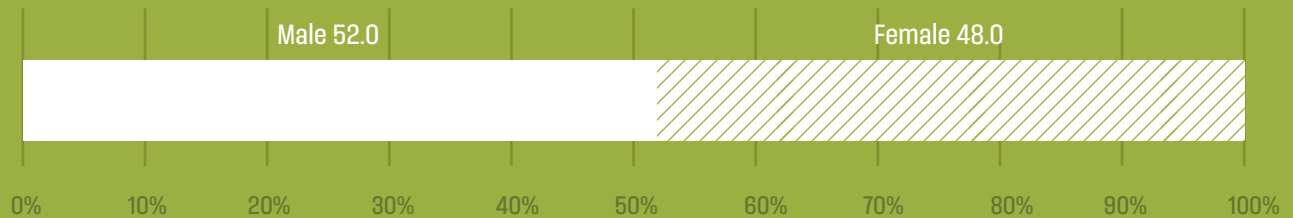

DISTRICT DEMOGRAPHY¹

Total Population 2,811,569

The Population of Araria is Predominantly Rural