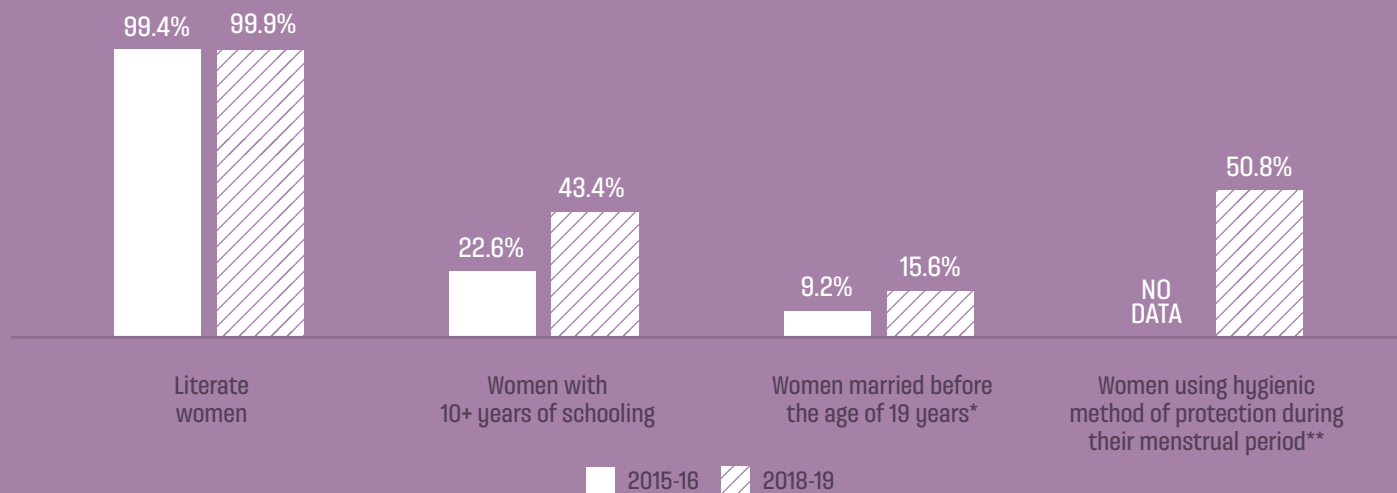

DISTRICT DEMOGRAPHY¹

Total Population 700,843

The Population of Arwal is Predominantly Rural

STATUS OF WOMEN²

Sex Ratio at Birth (Number of females per 1000 males)

Status of Women

The number of women who have attended school for more than 10 years has increased in Bihar and women's hygienic behavior during menstruation has improved.

*The question was asked to women who are between 20 years and 24 years of age.

**Use of sanitary napkin and similar methods.