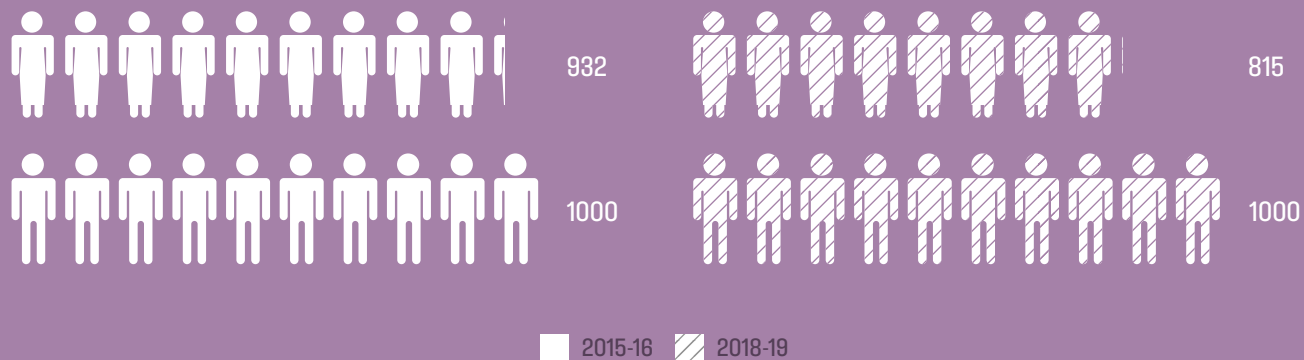

DISTRICT DEMOGRAPHY¹

Total Population 700,843

The Population of Arwal is Predominantly Rural

STATUS OF WOMEN²

Sex Ratio at Birth (Number of females per 1000 males)

Status of Women

The number of women who have attended school for more than 10 years has increased in Bihar and women's hygienic behavior during menstruation has improved.

*The question was asked to women who are between 20 years and 24 years of age.

**Use of sanitary napkin and similar methods.