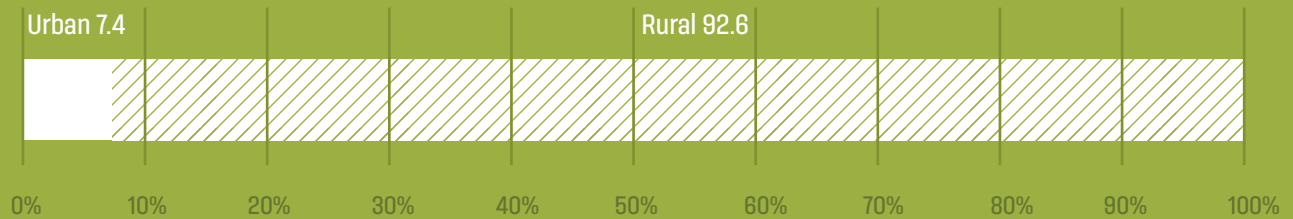

DISTRICT DEMOGRAPHY¹

Total Population 700,843

The Population of Arwal is Predominantly Rural

STATUS OF WOMEN²

Sex Ratio at Birth (Number of females per 1000 males)

Status of Women

The number of women who have attended school for more than 10 years has increased in Bihar and women's hygienic behavior during menstruation has improved.

*The question was asked to women who are between 20 years and 24 years of age.

**Use of sanitary napkin and similar methods.