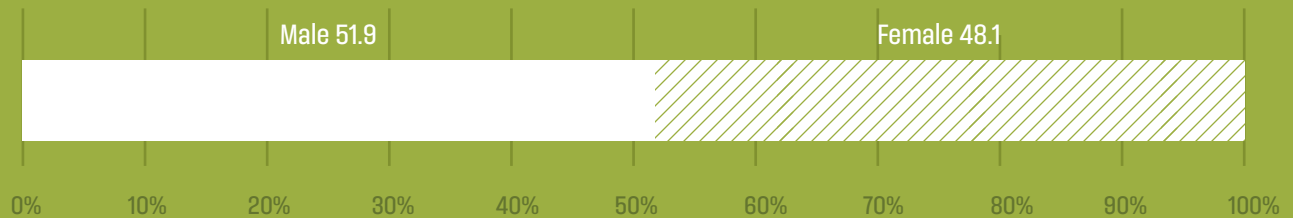

DISTRICT DEMOGRAPHY¹

Total Population 700,843

The Population of Arwal is Predominantly Rural

STATUS OF WOMEN²

Sex Ratio at Birth (Number of females per 1000 males)

Status of Women

The number of women who have attended school for more than 10 years has increased in Bihar and women's hygienic behavior during menstruation has improved.

*The question was asked to women who are between 20 years and 24 years of age.

**Use of sanitary napkin and similar methods.