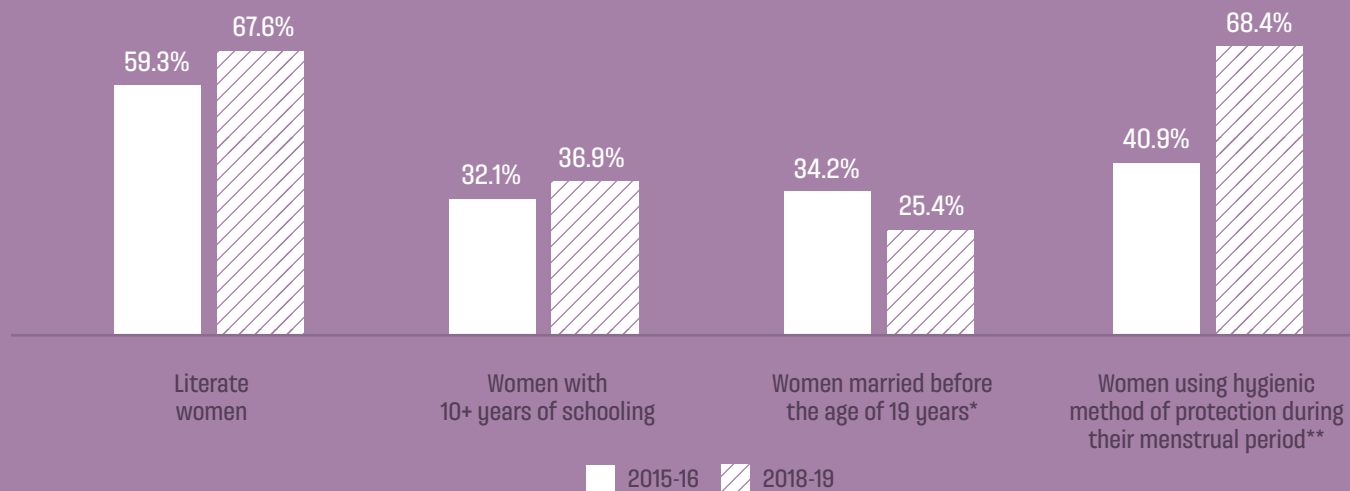

DISTRICT DEMOGRAPHY¹

Total Population 2,540,073

The Population of Aurngabad is Predominantly Rural

STATUS OF WOMEN²

Sex Ratio at Birth (Number of females per 1000 males)

Status of Women

The overall status of women has improved in the last three years.

*The question was asked to women who are between 20 years and 24 years of age.

**Use of sanitary napkin and similar methods.