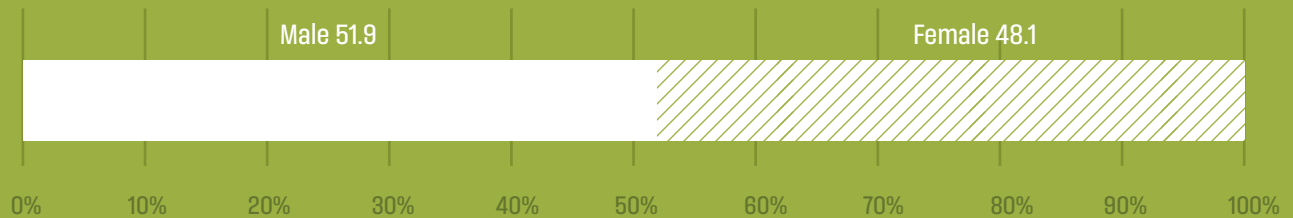

DISTRICT DEMOGRAPHY¹

Total Population 2,540,073

The Population of Aurngabad is Predominantly Rural

STATUS OF WOMEN²

Sex Ratio at Birth (Number of females per 1000 males)

Status of Women

The overall status of women has improved in the last three years.

*The question was asked to women who are between 20 years and 24 years of age.

**Use of sanitary napkin and similar methods.