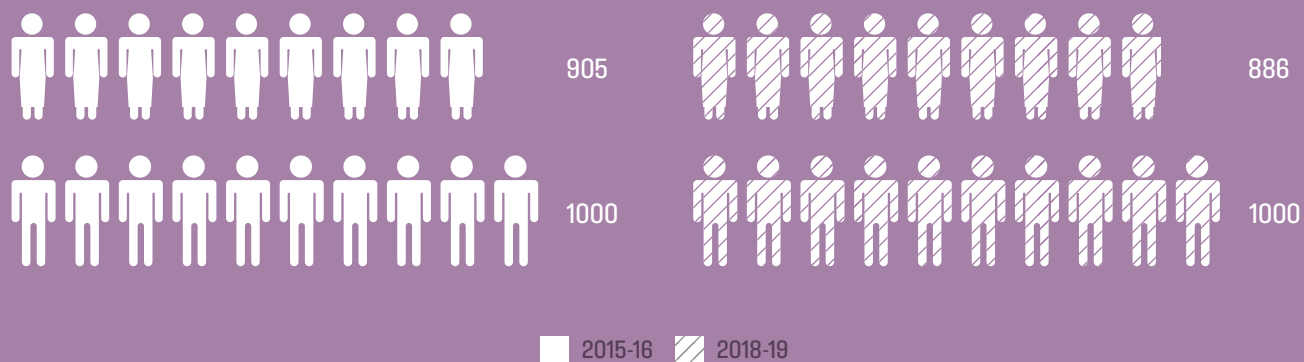

DISTRICT DEMOGRAPHY¹

Total Population 2,540,073

The Population of Aurngabad is Predominantly Rural

STATUS OF WOMEN²

Sex Ratio at Birth (Number of females per 1000 males)

Status of Women

The overall status of women has improved in the last three years.

*The question was asked to women who are between 20 years and 24 years of age.

**Use of sanitary napkin and similar methods.