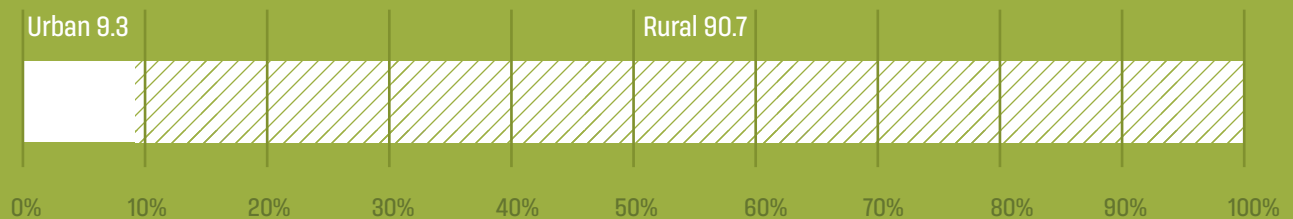

DISTRICT DEMOGRAPHY¹

Total Population 2,540,073

The Population of Aurngabad is Predominantly Rural

STATUS OF WOMEN²

Sex Ratio at Birth (Number of females per 1000 males)

Status of Women

The overall status of women has improved in the last three years.

*The question was asked to women who are between 20 years and 24 years of age.

**Use of sanitary napkin and similar methods.