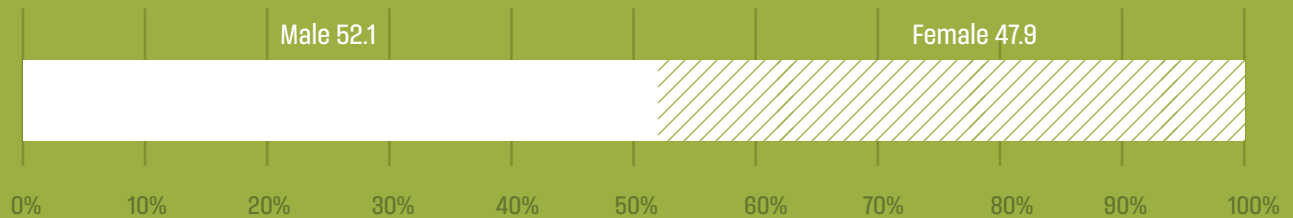

DISTRICT DEMOGRAPHY¹

Total Population 3,264,619

The Population of Purnia is Predominantly Rural

STATUS OF WOMEN²

Sex Ratio at Birth (Number of females per 1000 males)

Status of Women

The overall status of women has improved in the district.

*The question was asked to women who are between 20 years and 24 years of age.

**Use of sanitary napkin and similar methods.