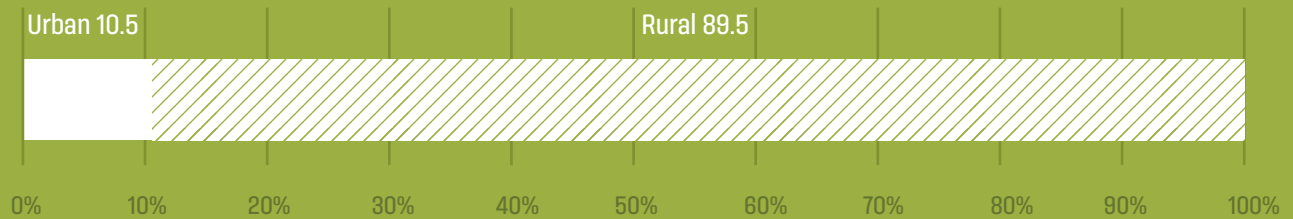

DISTRICT DEMOGRAPHY¹

Total Population 3,264,619

The Population of Purnia is Predominantly Rural

STATUS OF WOMEN²

Sex Ratio at Birth (Number of females per 1000 males)

Status of Women

The overall status of women has improved in the district.

*The question was asked to women who are between 20 years and 24 years of age.

**Use of sanitary napkin and similar methods.