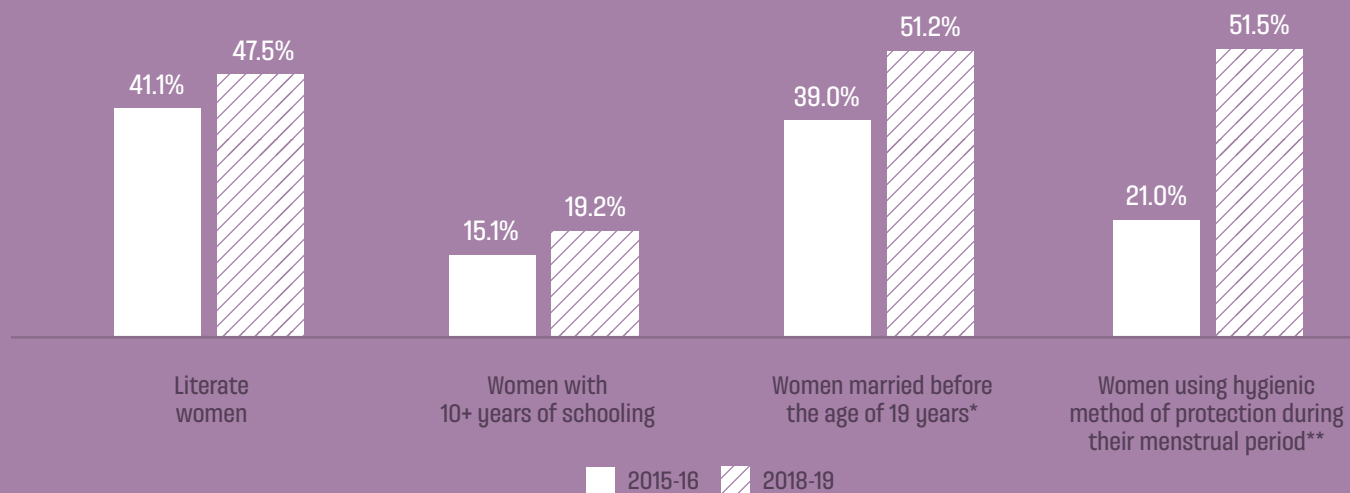

DISTRICT DEMOGRAPHY¹

Total Population 3,264,619

The Population of Purnia is Predominantly Rural

STATUS OF WOMEN²

Sex Ratio at Birth (Number of females per 1000 males)

Status of Women

The overall status of women has improved in the district.

*The question was asked to women who are between 20 years and 24 years of age.

**Use of sanitary napkin and similar methods.