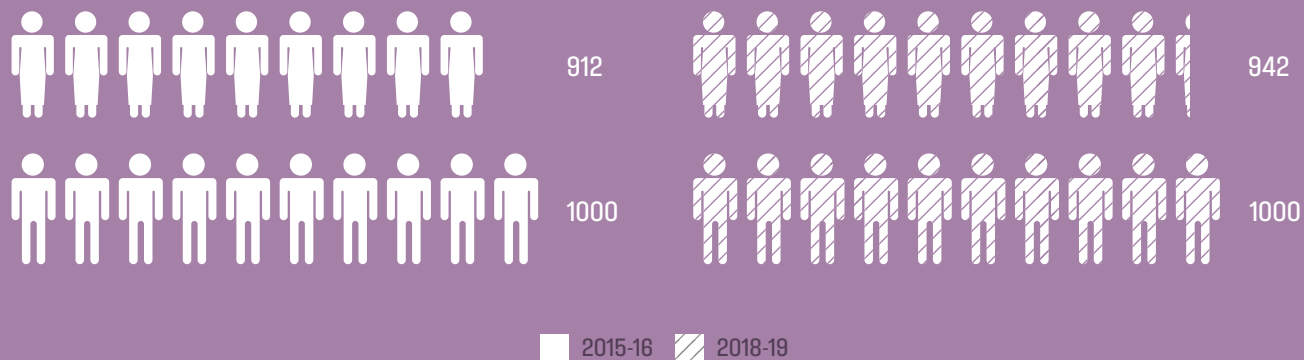

DISTRICT DEMOGRAPHY¹

Total Population 3,264,619

The Population of Purnia is Predominantly Rural

STATUS OF WOMEN²

Sex Ratio at Birth (Number of females per 1000 males)

Status of Women

The overall status of women has improved in the district.

*The question was asked to women who are between 20 years and 24 years of age.

**Use of sanitary napkin and similar methods.